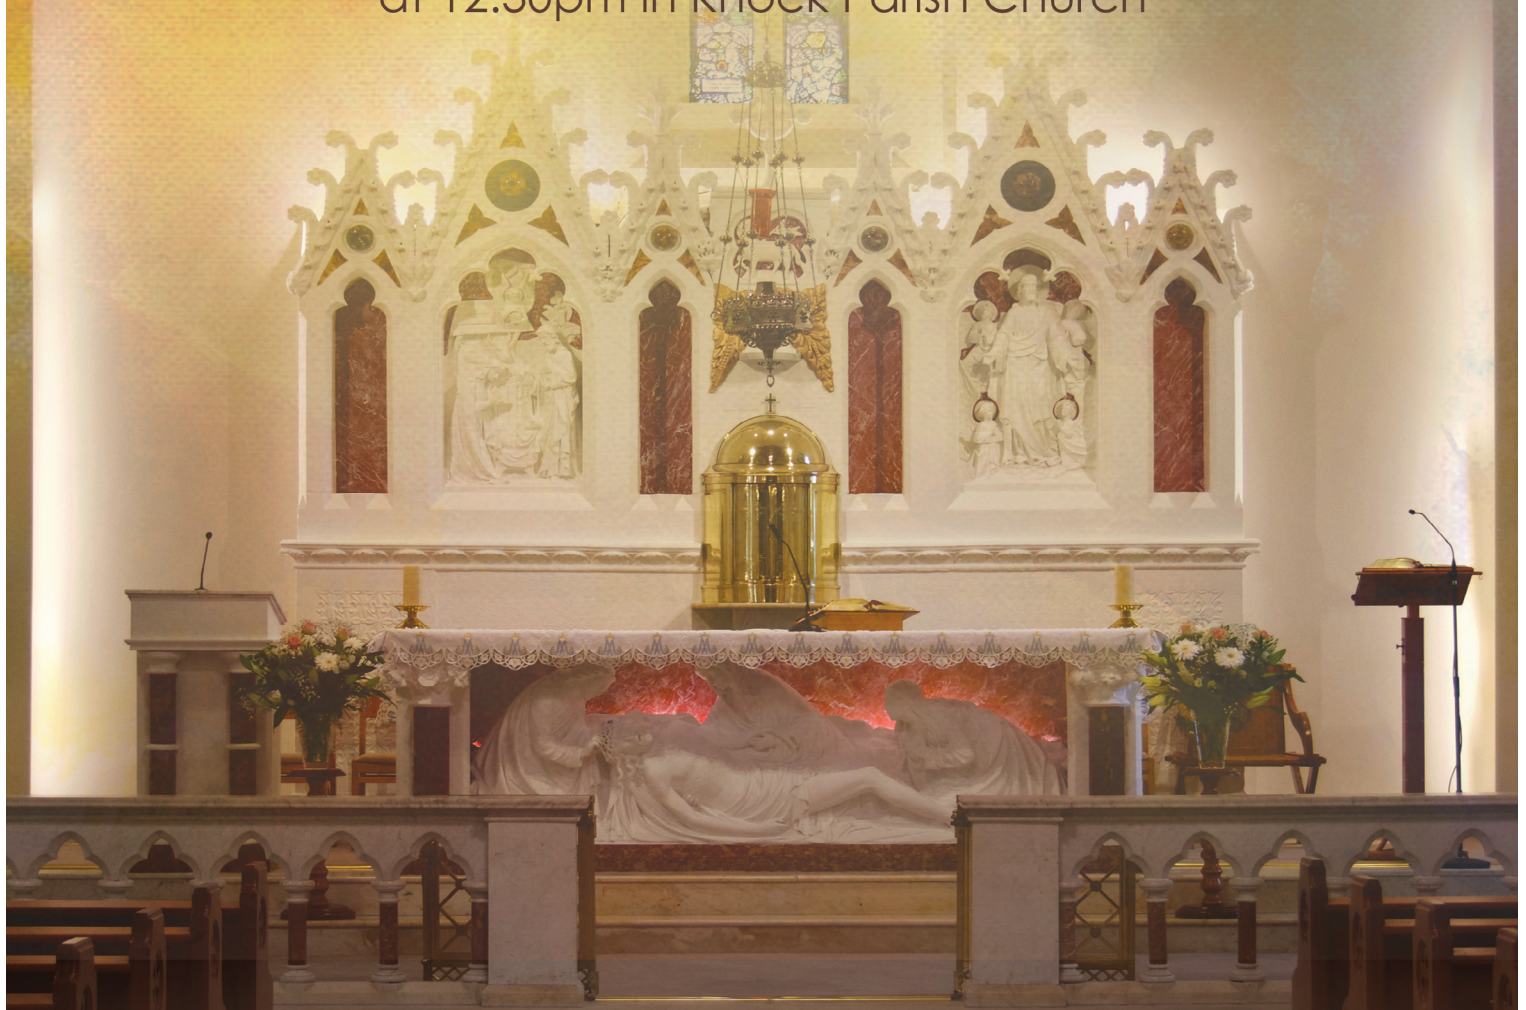

# Sensory-friendly Mass

takes place on the last Sunday of each month  
at 12.30pm in Knock Parish Church

**All those with additional needs are especially welcome.  
This Mass has subdued lighting and no music. Pictorial resources available.**